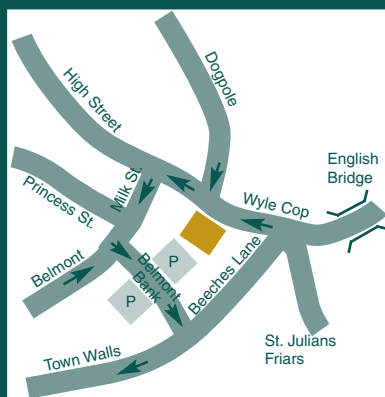

info@thelionhotelshrewsbury.com

Directions:

From south and east cross English Bridge and take right fork into Wyle Cop. Hotel on left. From north and west, follow signs to city centre and join one-way system at railway station. Follow signs to Telford. Hotel opposite T-junction. Please see below for parking directions.